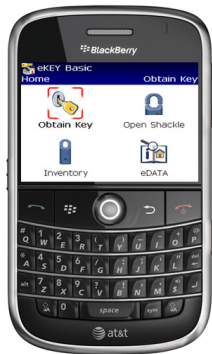

Smartphones you can use as your lockbox key

Add Supra eKEY software to any smartphone listed below and turn it into your lockbox key. Devices not on this list are not supported for use with eKEY software.

BlackBerry smartphones*

8800 series (8820, 8830, 8830 World Edition)
Bold
Curve (8310, 8320, 8330, 8900)
Pearl (8120, 8130)
Pearl Flip (8220)
Storm (9530)
Tour (9630)

**BlackBerrys require the use of a Fob*