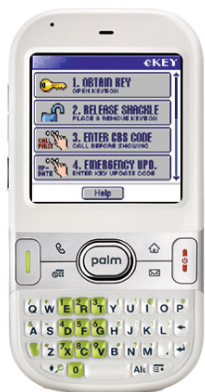

Smartphones you can use as your lockbox key

Add Supra eKEY software to any smartphone listed below and turn it into your lockbox key. Devices not on this list are not supported for use with eKEY software.

BlackBerry smartphones*

8800 series (8820, 8830, 8830 World Edition)
Bold
Curve (8310, 8320, 8330, 8900)
Pearl (8120, 8130)
Pearl Flip (8220)
Storm (9530)
Tour (9630)

**BlackBerrys require the use of a Fob*

Windows Mobile smartphones

Infrared Models

8125
8525
HTC Mogul
HTC P4300
iPAQ 6900 Series
MDA
PPC-6700/6800
Treo 700w/wx
Treo 750
Treo Pro (850)
Treo 800w
XV 6700/6800

Non-Infrared Models**

AT&T Blackjack II	iPAQ 900
AT&T Fuze	LG Insite
AT&T Fuze NC	MOTO Q™ 9c
AT&T Tilt	Pantec Duo
HTC Fuze	Samsung Ace
HTC Ozone	Samsung Epix
HTC Shadow	Samsung Omnia
HTC Touch Diamond	Samsung Saga
HTC Touch Pro	PN-820
HTC Wing	XV 6900

The Non-Infrared Windows Mobile devices shown below may be used but have not been fully tested.

***Non-infrared Windows Mobile devices require the use of a Fob*

Palm smartphones

Centro
Treo 600
Treo 650
Treo 680
Treo 700p
Treo 755p